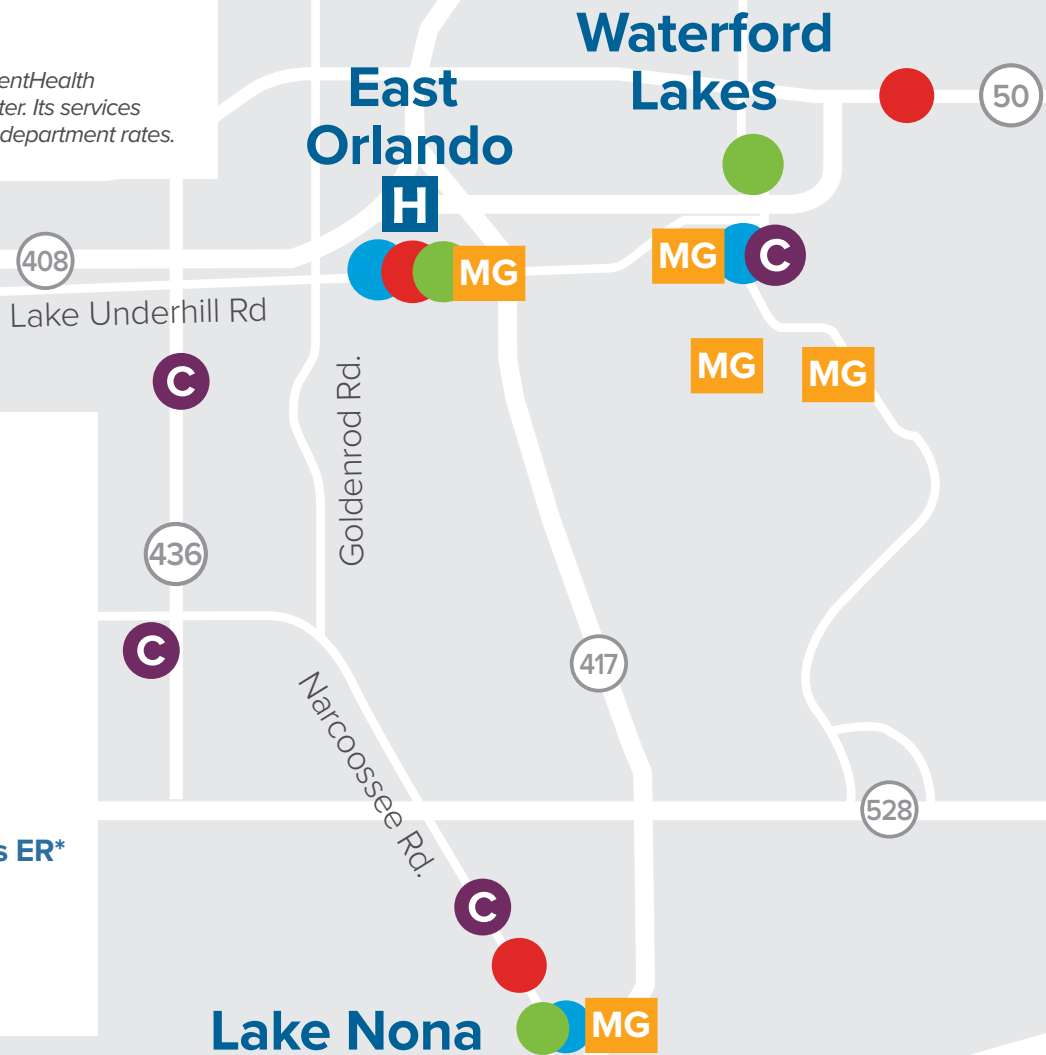

Your Comprehensive Care Network in East Orlando

KEY

- H** AdventHealth Hospital
- Emergency Room*
- MG** AdventHealth Medical Group Office
- C** Centra Care
- Lab and Imaging Services
- Sports Medicine and Rehab

* This emergency department is part of AdventHealth Orlando and this is not an urgent care center. Its services and care are billed at hospital emergency department rates.

AdventHealth East Orlando

A part of AdventHealth Orlando

7727 Lake Underhill Road
Orlando, FL 32822
407-303-8110

AdventHealth Lake Nona ER*

10080 Lake Nona Boulevard
Orlando, FL 32827
321-340-4100

AdventHealth Waterford Lakes ER*

13691 East Colonial Drive
Orlando, FL 32826
407-281-3600

AdventHealth's Comprehensive Care Network in East Orlando

As East Orlando's most comprehensive network of care, AdventHealth offers primary care, specialty physicians, emergency care, urgent care, imaging services, lab care and sports med & rehab – all close to home, ensuring a true continuum of care for body, mind and spirit within our health care system.